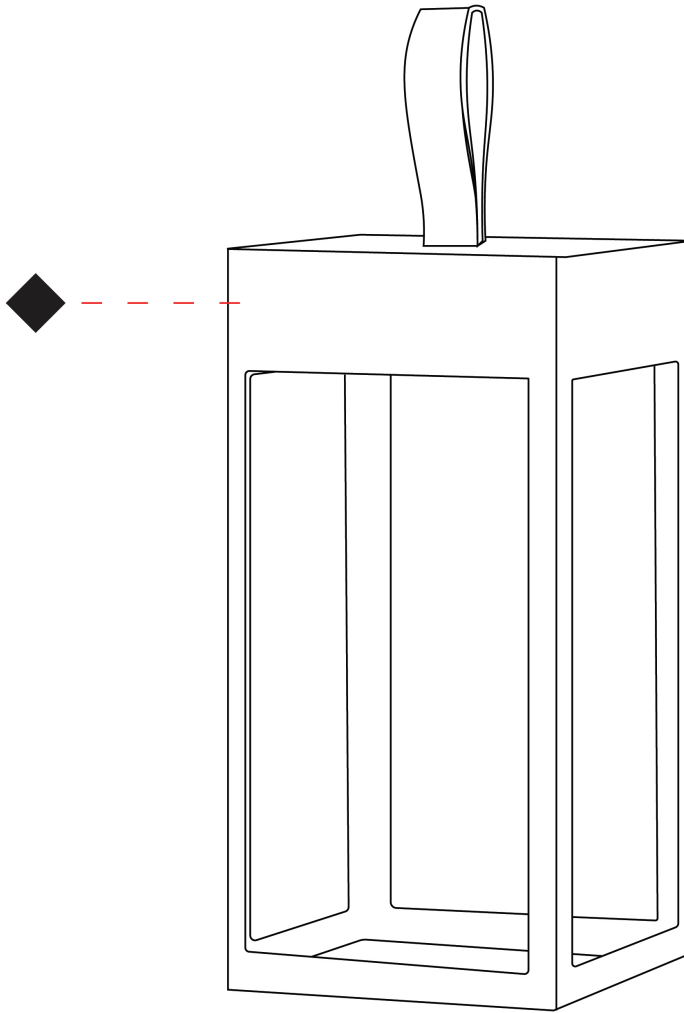

E9B224-

PROJECT

TYPE

SPECIFIER

QUANTITY

DATE

E