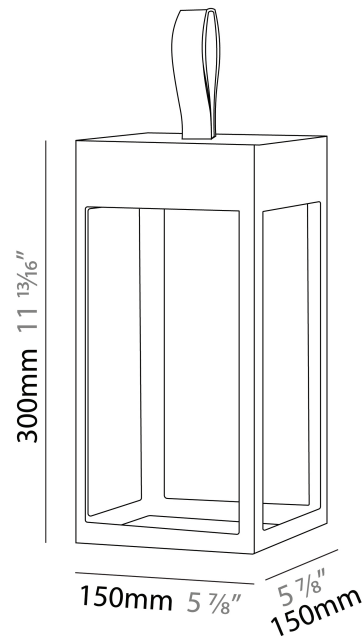

ETEREA 2.0 PORTABLE

E9B224-

base number   Finish
Options

1. To build a product code in our configurator select the specify button on the base model # product page
2. To build a manual product code on this datasheet choose from the options listed below in blue font and add the suffix to the base model #

GENERAL

Series: Eterea 2.0
Brand: Platek
Division: Exterior
Mounting Type: Portable
Mounting Location: Table
Subcategory: Battery Operated

PHYSICAL

Shape: Rectangle
Length (mm): 150
Length (in): 5 ⁷/₈
Width (mm): 150
Width (in): 5 ⁷/₈
Height (mm): 300
Height (in): 11 ¹³/₁₆
Light Distribution: Direct
Weight (kg): 1.8
Weight (lbs): 4
Screws: No visible screws
Diffuser: Frosted Methacrylate
Fixture Finish: [ANT](#) / [BLK](#) / [BRZ](#) / [COR](#) / [RSB](#) / [WHI](#)
Fixture Material: Stainless Steel
Cable Details: Supplied with one Micro USB power supply cable 1.2m in length
Upon Request: Bolt Down

ELECTRICAL

Lamp Type: LED
Input Wattage (W): 4.5
Total Output Wattage (W): 4.5
Dimming: Non-Dimmable
Input Voltage (V): 120

LED

Number of LEDs: 1
Color Temperature (°K): 3000
Max. Delivered Lumen (lm): 275
Nominal Lumen (lm): 450
CRI: >90 CRI
Lamp Life (hrs): 60000

OPTICAL

Optic°: 100

RATINGS AND CERTIFICATIONS

Certified By: Certified for North American Standards
IP rating: IP65
IK Rating: IK07
Bug Rating: B0 U0 G0

PROJECT	_____
TYPE	_____
SPECIFIER	_____
QUANTITY	_____
DATE	_____