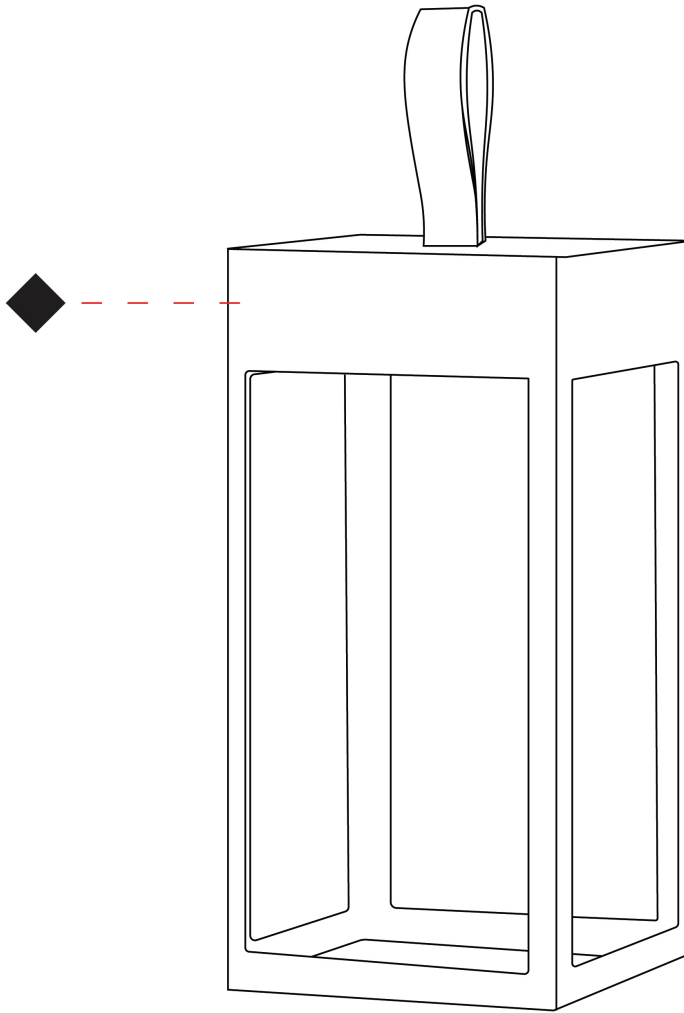

E9B268-

PROJECT

TYPE

SPECIFIER

QUANTITY

DATE

E